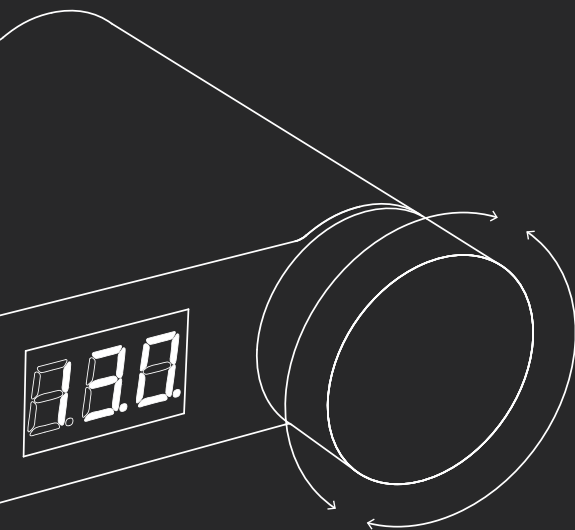

Exit
Double click.

03

CONTINUOUS MODE

Turn on & off the footswitch continuous mode by simply pressing the knob.

04

TURN OFF

Hold the knob for 5 seconds.

HUNGER FOR MORE PERFORMANCE